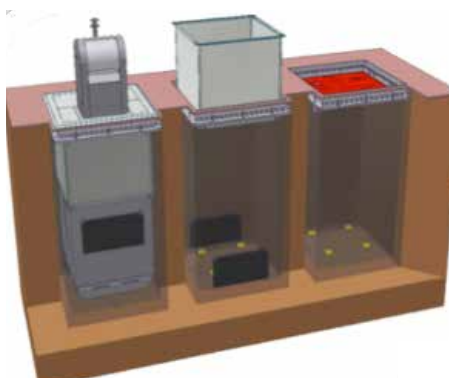

Security fence and floor