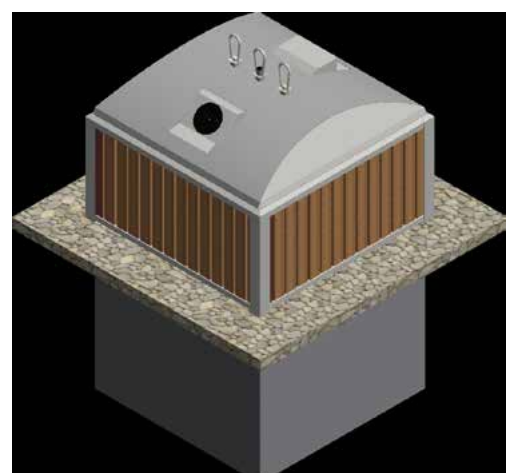

Euro ti semi